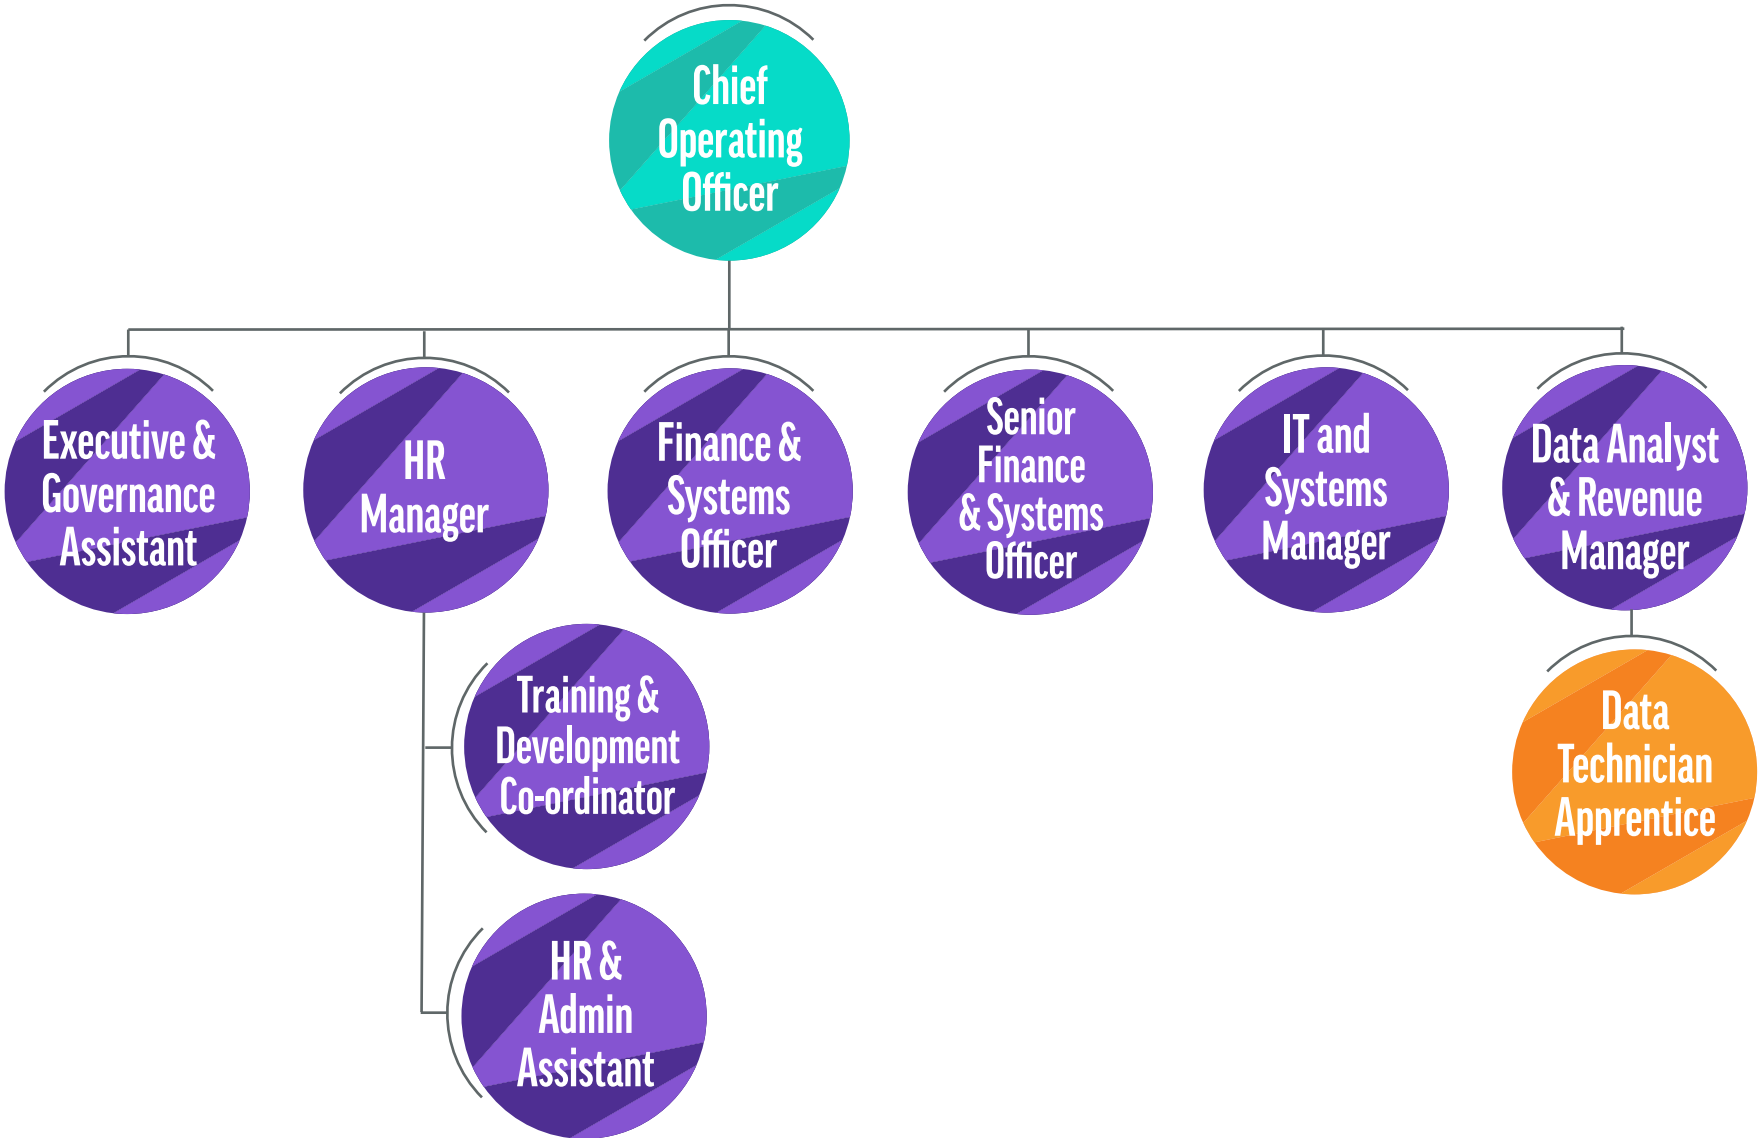

MARLOWE THEATRE FINANCE AND SYSTEMS TEAM STRUCTURE

KEY

- Executive Team
- Permanent staff
- Fixed term staff