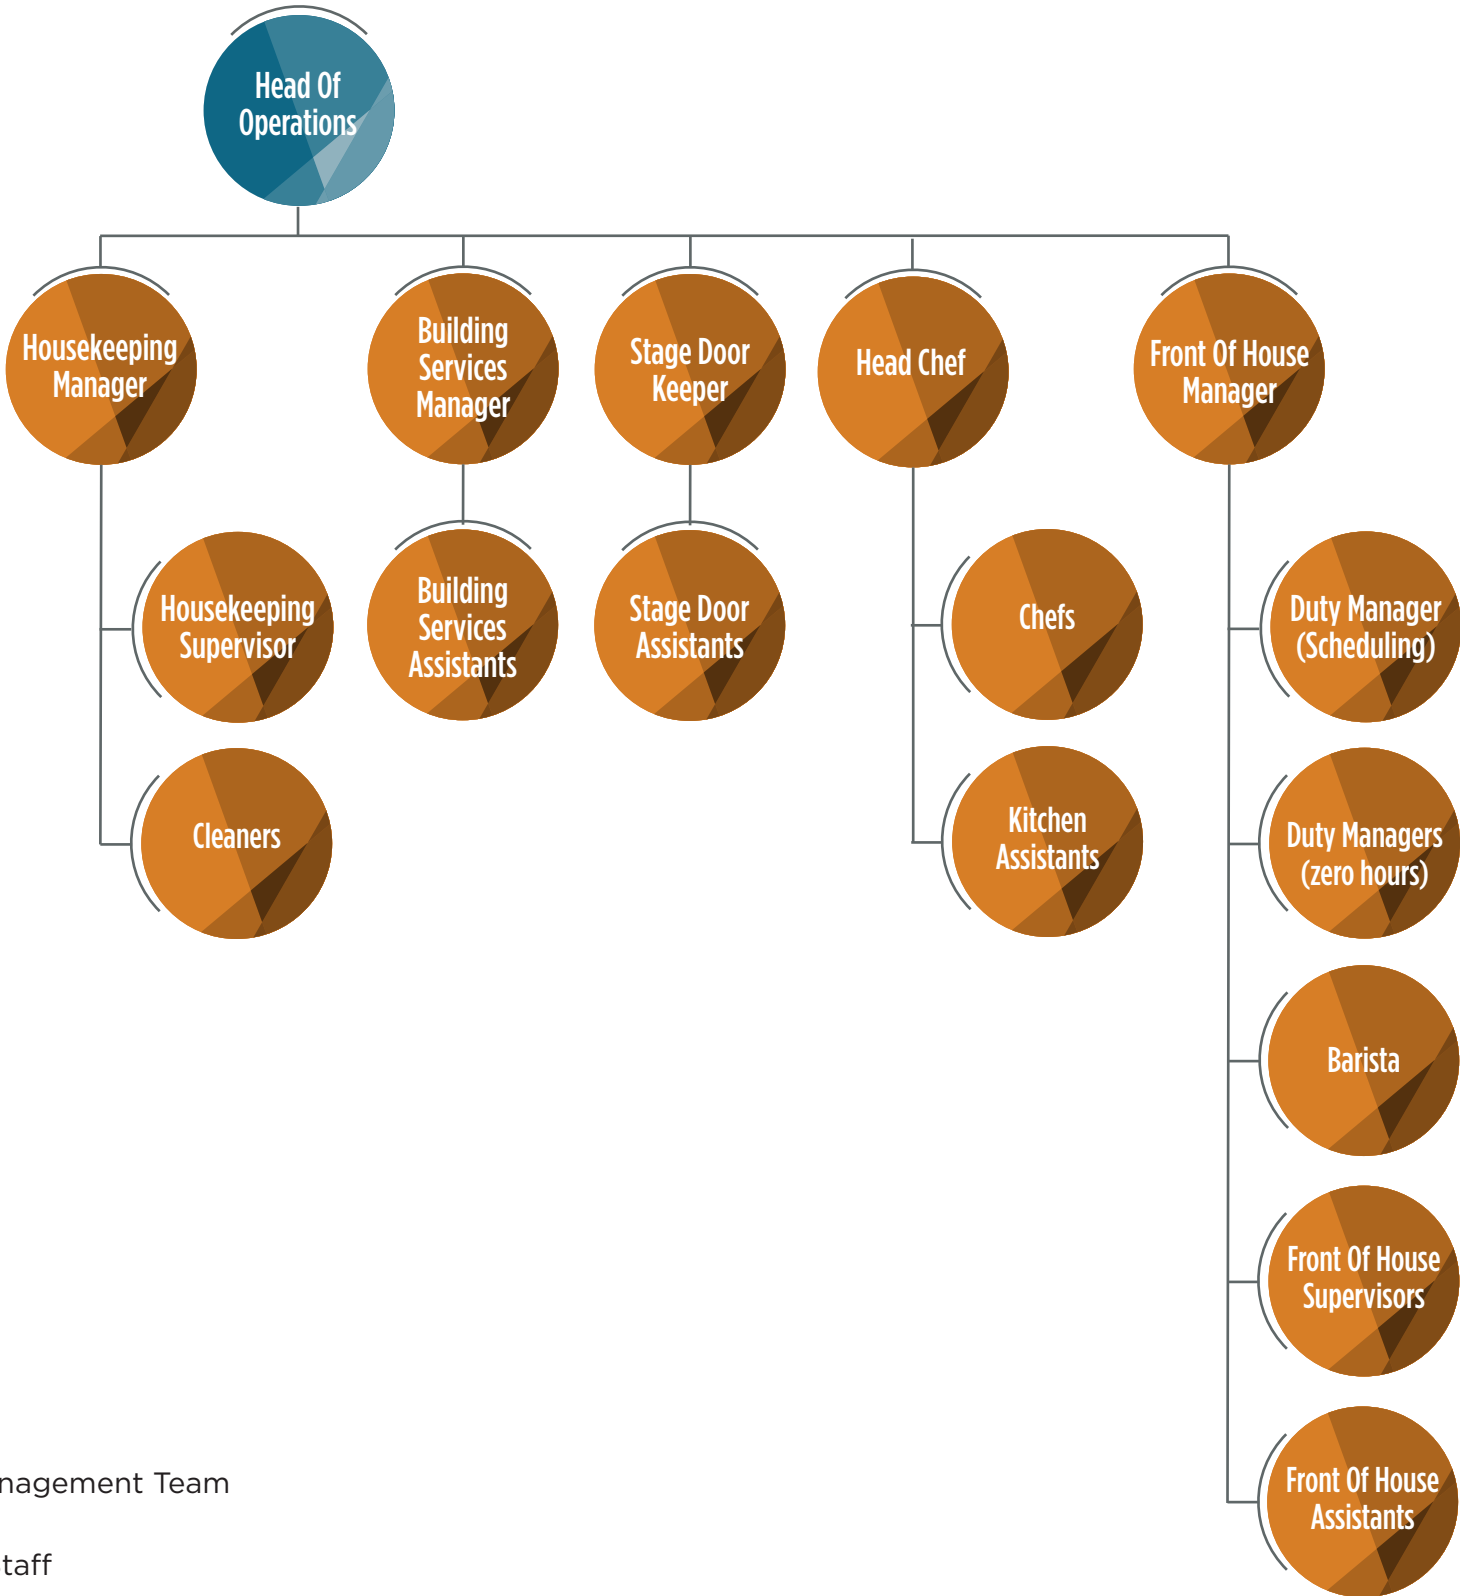

THE MARLOWE OPERATIONS TEAM STRUCTURE

Key

Strategic Management Team

Permanent Staff