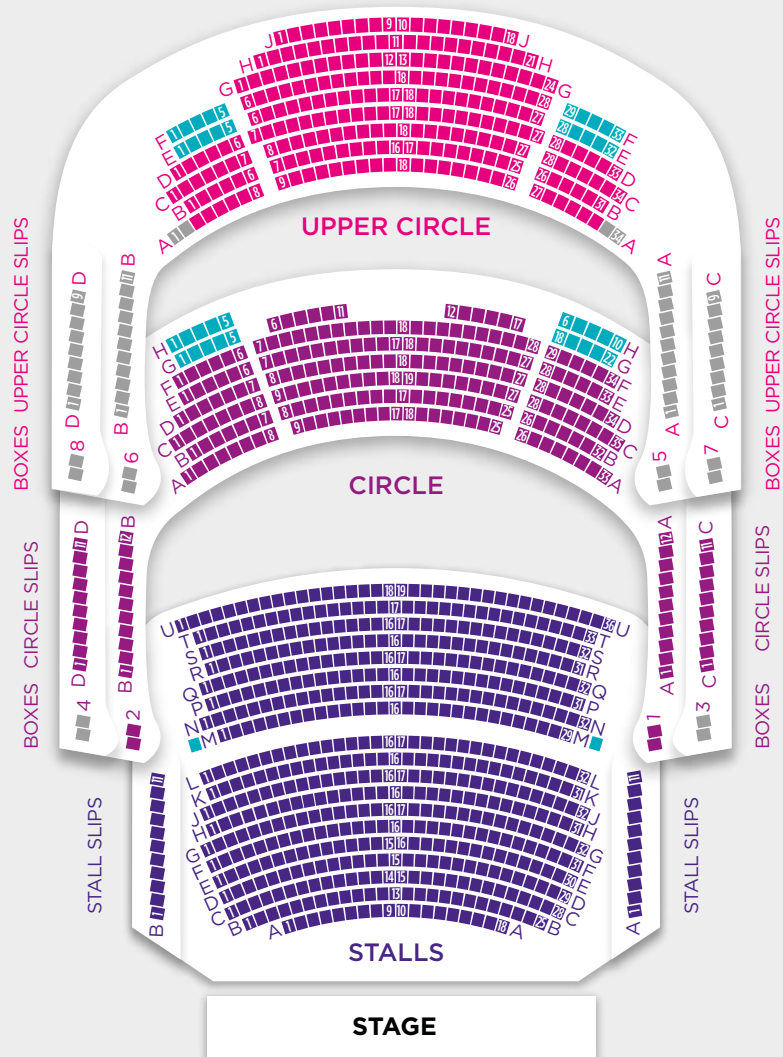

SEATING PLAN THE THEATRE

SEATING PLAN THE STUDIO AND THE KIT

Both The Studio (on the first floor at The Friars) and The Kit (on Stour Street) are flexible spaces, in which the layout will change depending on the event. To find out more about the seating layout for a particular production, please visit our website or phone our Box Office team.

- Indicates wheelchair positions (book in person or over the phone)
- Restricted view

THE MARLOWE SEASON DIARY

Philharmonia Orchestra
SAT 23 NOV

The Alternative Comedy Show
WED 27 NOV

Mother Goose
THU 28 NOV-SUN 12 JAN

Noble Jacks
THU 28 NOV

Holy Moly & The Crackers
SAT 30 NOV

Shook
WED 4-SAT 7 DEC

Glenn Moore
FRI 13 DEC

Glisten
SAT 14 & SUN 15 DEC

Live At The Marlowe
WED 18 DEC

Under The Frozen Moon
WED 18-FRI 20 DEC

The Nutcracker
SUN 22-SUN 29 DEC

Joe Brown In Concert: 60th Anniversary Tour
THU 16 JAN

On Your Feet!
MON 20-SAT 25 JAN

Max & Iva
SAT 25 JAN

Royal Shakespeare Company
WED 29 JAN-SAT 8 FEB

The Political History Of Smack And Crack
THU 6-SAT 8 FEB

The Russian State Ballet & Orchestra Of Siberia
TUE 11-SAT 15 FEB

The Noise Next Door: In Charge
TUE 11-FRI 14 FEB

Laid Bare Cabaret
SAT 15 FEB

Philharmonia Orchestra
SUN 16 FEB

Peppa Pig's Best Day Ever
WED 19 & THU 20 FEB

The Alternative Comedy Show
WED 19 FEB

LicKitySpit
WED 19 FEB

The Adventures Of Bo Peep
THU 20 FEB

Anton & Erin: Dance Those Magical Movies
FRI 21 & SAT 22 FEB

Gulp!
FRI 21 & SAT 22 FEB

Jessica Fostekew
WED 26 FEB

Ghost Stories
TUE 3-SAT 7 MAR

Troilus And Cressida
THU 5-SAT 7 MAR

Philharmonia Orchestra
SUN 8 MAR

Philharmonia Orchestra Family Concert
SUN 8 MAR

Cabaret
TUE 10-SAT 14 MAR

Ask Me Anything
WED 11-SAT 14 MAR

Boyzlife
SUN 15 MAR

Kiri Pritchard McLean
SUN 15 MAR

Stewart Lee
TUE 17 MAR

LicKitySpit
WED 18 MAR

Acosta Danza: Evolution
FRI 20 & SAT 21 MAR

Flo And Joan
FRI 20 MAR

Lou Sanders
SAT 21 MAR

Everybody's Talking About Jamie
MON 23-SAT 28 MAR

Dead Good
THU 26-SAT 28 MAR

A Monster Calls
TUE 31 MAR-SAT 4 APR

Rich Kids: A History Of Shopping Malls In Tehran
THU 2-SAT 4 APR

The Storm Whale
MON 6-SAT 11 APR

The Red Shoes
TUE 7-SAT 11 APR

Mozart: Così fan tutte & Handel: Giulio Cesare (Julius Caesar)
WED 15 & THU 16 APR

The Alternative Comedy Show
WED 15 APR

LicKitySpit
WED 15 APR

Oysters 3
THU 16 APR

Philharmonia Orchestra
FRI 17 APR

Matt Richardson
FRI 17 APR

Aljaz & Janette: Remembering The Oscars
SAT 18 APR

Jayde Adams
SAT 18 APR

Queen Machine Symphonic
SUN 19 APR

Beautiful
TUE 21-SAT 25 APR

Simon Munnery
TUE 21 APR

It's True, It's True, It's True
WED 22-SAT 25 APR

Julian Clary: Born To Mince
SAT 26 APR

Kipps - The New Half A Sixpence Musical
WED 29 APR-SAT 2 MAY

Kate Rusby
WED 6 MAY

Wireless Wise
THU 7 MAY

Thank You For Doing Nothing
THU 7 - SAT 9 MAY

Philharmonia Orchestra
FRI 8 MAY

SIX
TUE 19-SUN 24 MAY

Oi Frog & Friends!
FRI 22-SUN 24 MAY

Holes
WED 27-SAT 30 MAY

Jack Dee: Off The Telly
TUE 2 JUN

Jools Holland And His Rhythm & Blues Orchestra
WED 3 & THU 4 JUN

Breakin' Convention
SAT 6 JUN

Once The Musical
MON 8-SAT 13 JUN

Some Mothers Do 'Ave 'Em
TUE 16-SAT 20 JUN